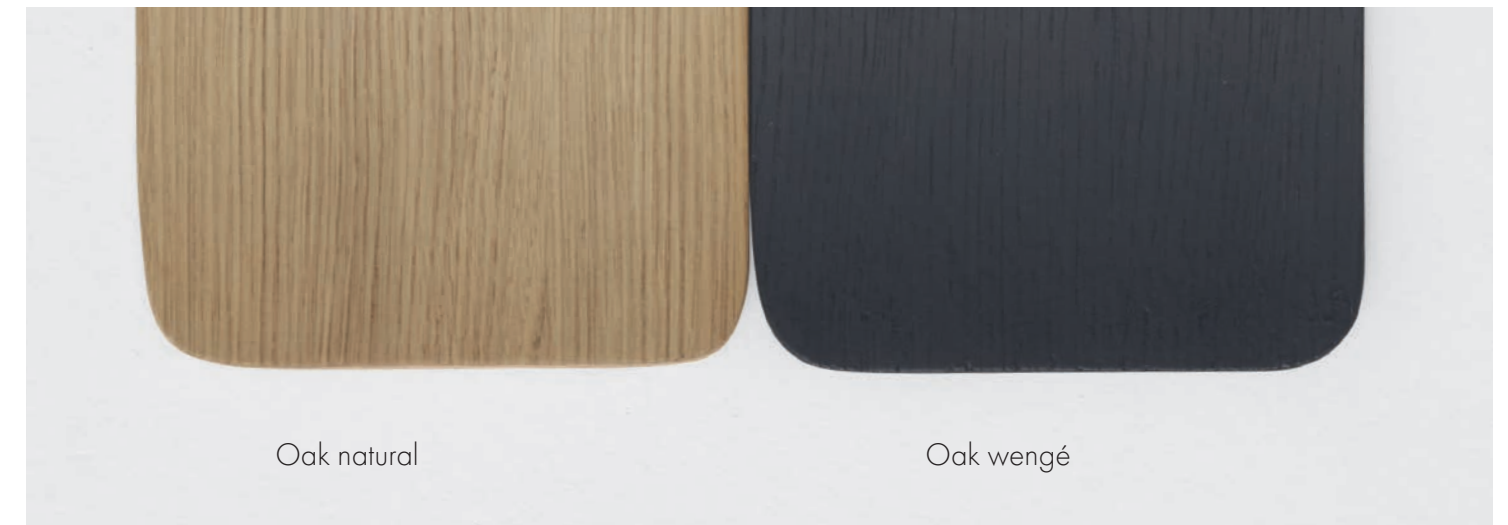

Standard wood beech finishes

AC01 - Natural beech

AC07 - Beech light walnut

AC06 - Beech cherry

AC21 - Light natural beech

AC17 - Beech bleached

AC50 - Beech walnut

AC18 - Beech dark walnut

Standard wood oak finishes

Special finishes

① AN01 - Beech light grey - NCS S 2000 N

② AN02 - Beech artic blue - NCS S 2030-B

③ AN03 - Beech diaspro - NCS S 5040-20B

④ AN04 - Beech princess rose - NCS S 2020-R